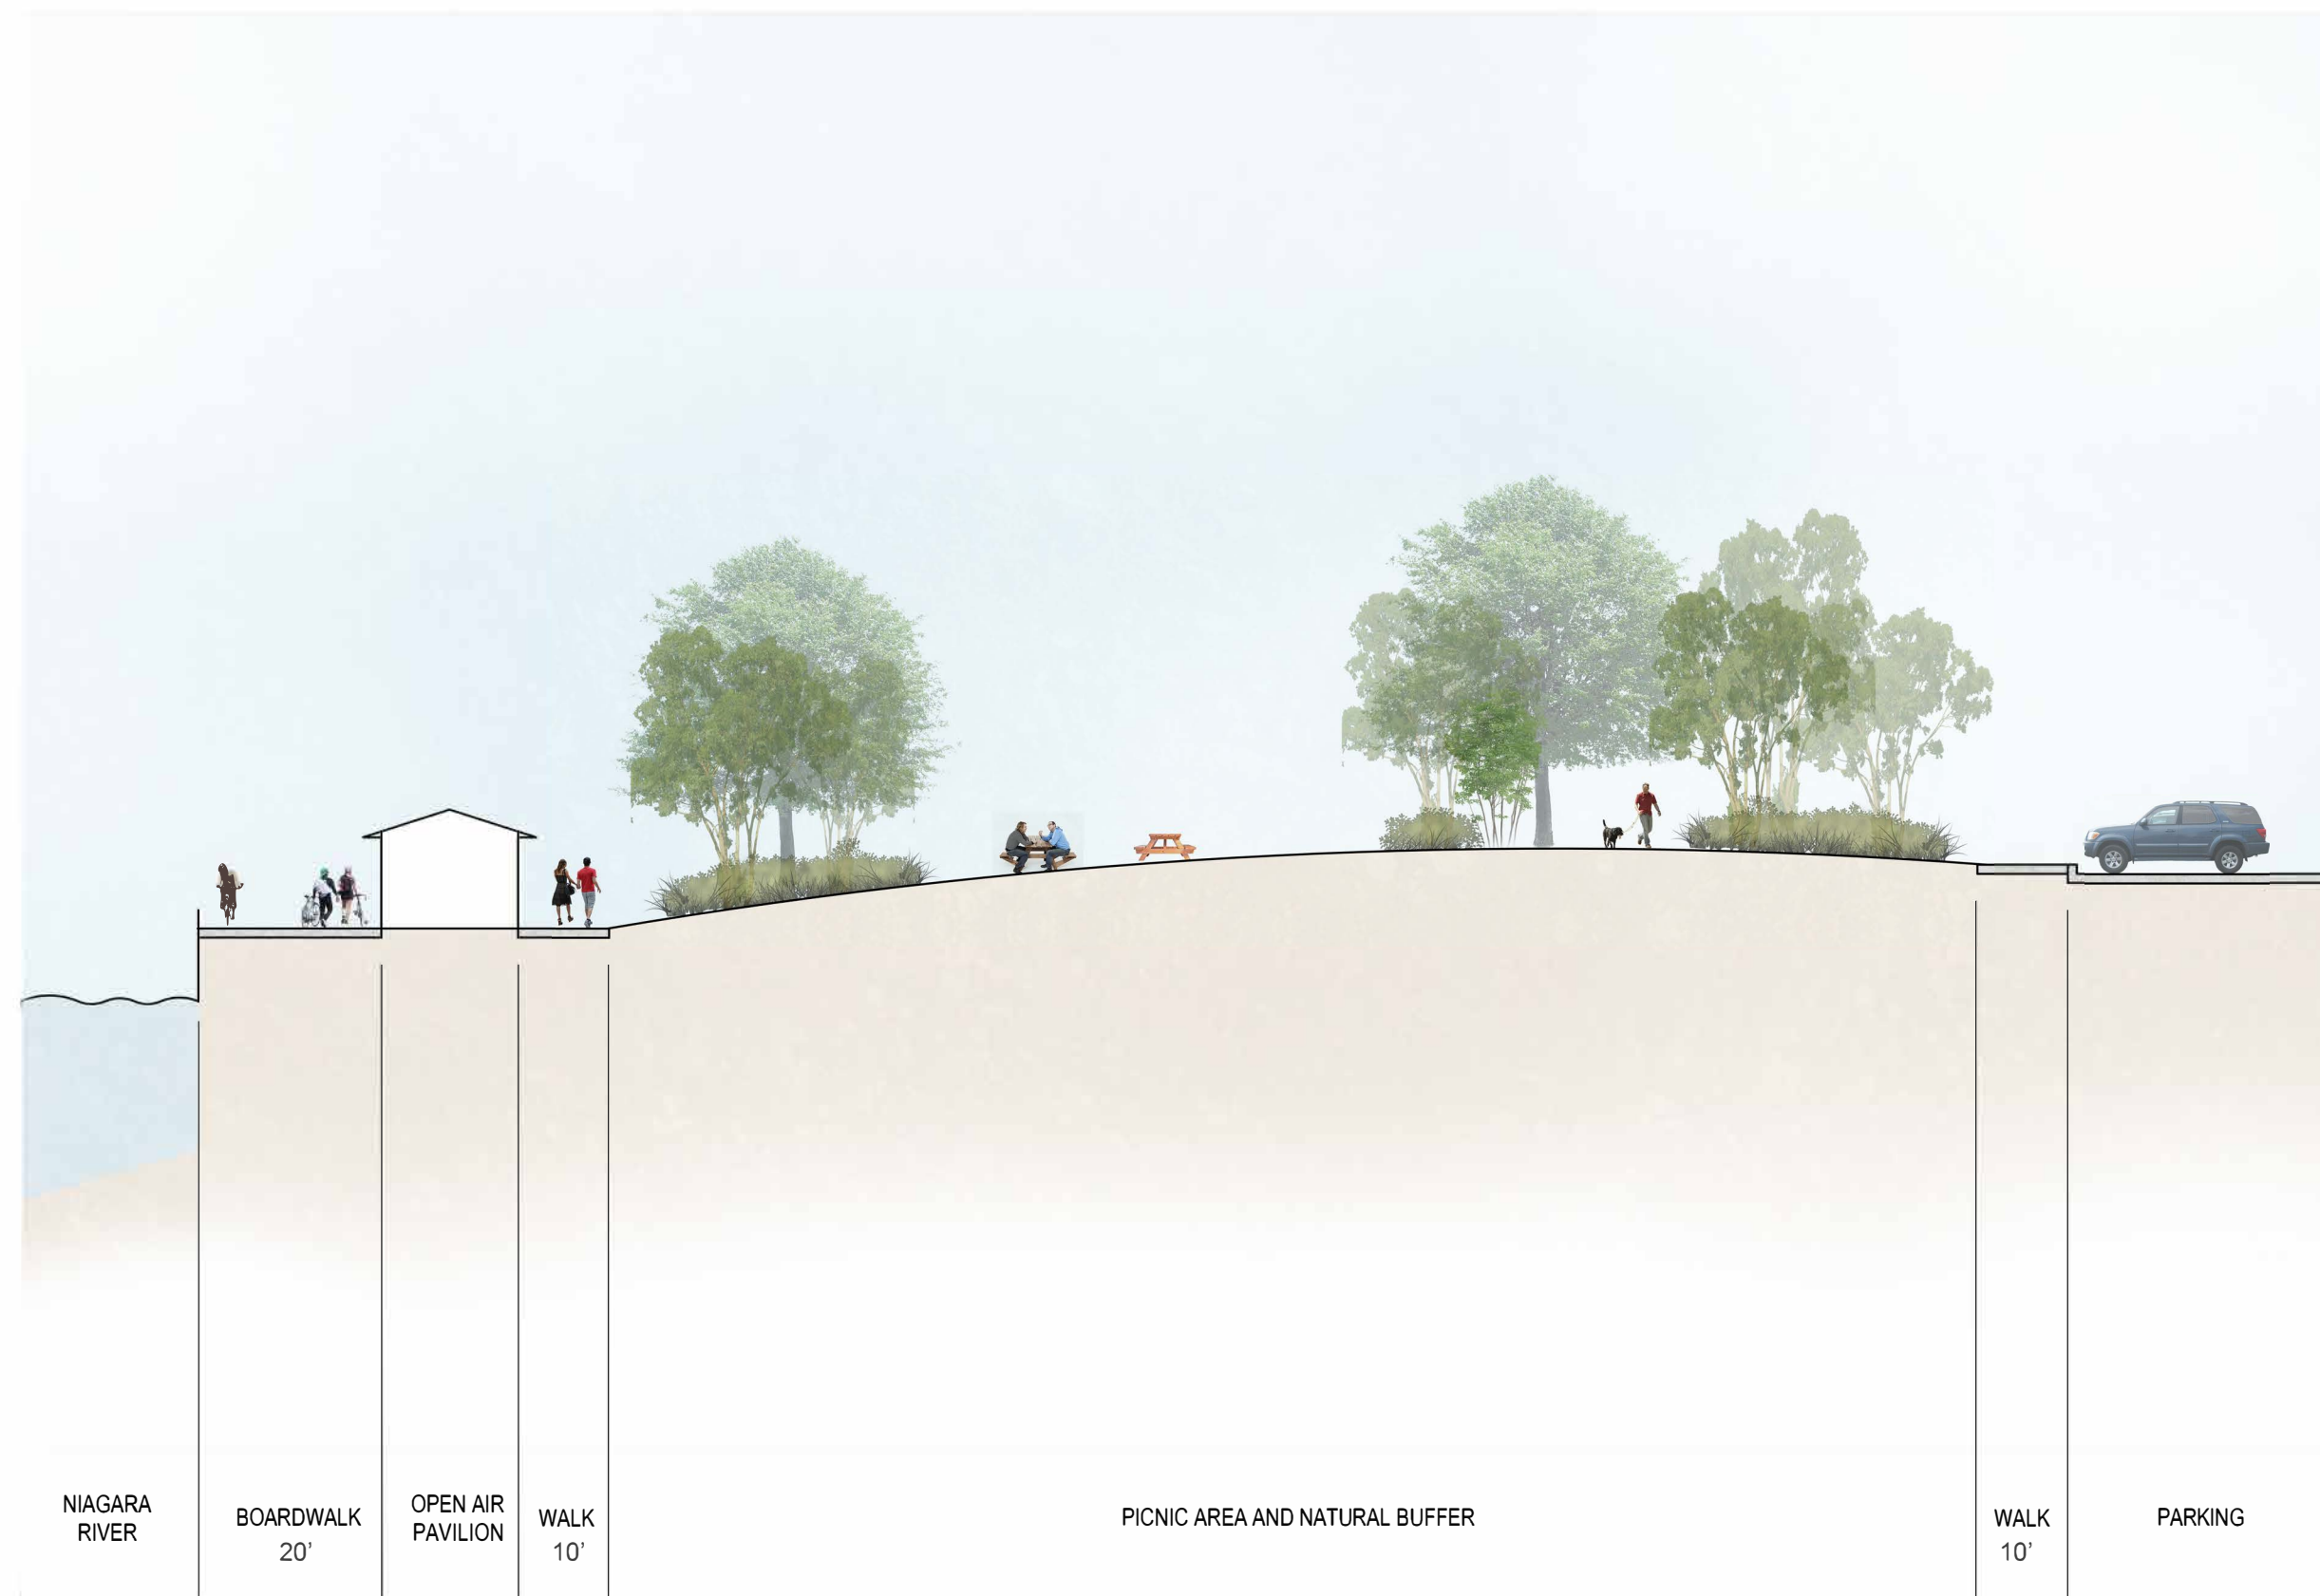

ROBERT MOSES PARKWAY: MULTI-USE TRAIL - TYPICAL SECTION

OLD STONE CHIMNEY PARK: WATERFRONT BOARDWALK & PICNIC - SECTION

INTAKE TOWER PLAZA - SECTION